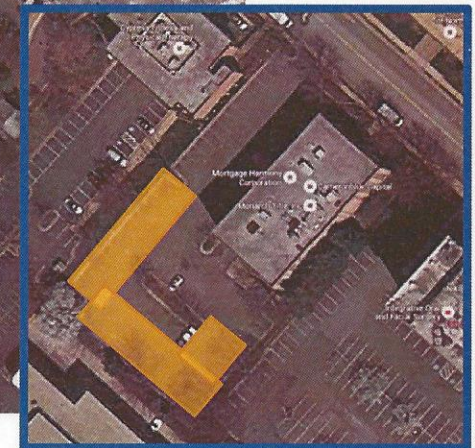

Additional Available Parking Locations

"Fleetwood Lot"

6888 Elm Street- 13 Spaces

13 spaces marked
"Reserved"

"Elm Lot"

6861 Elm Street- 31 Spaces

31 spaces marked "2B" and "3A"

James G. Davis Construction Corporation