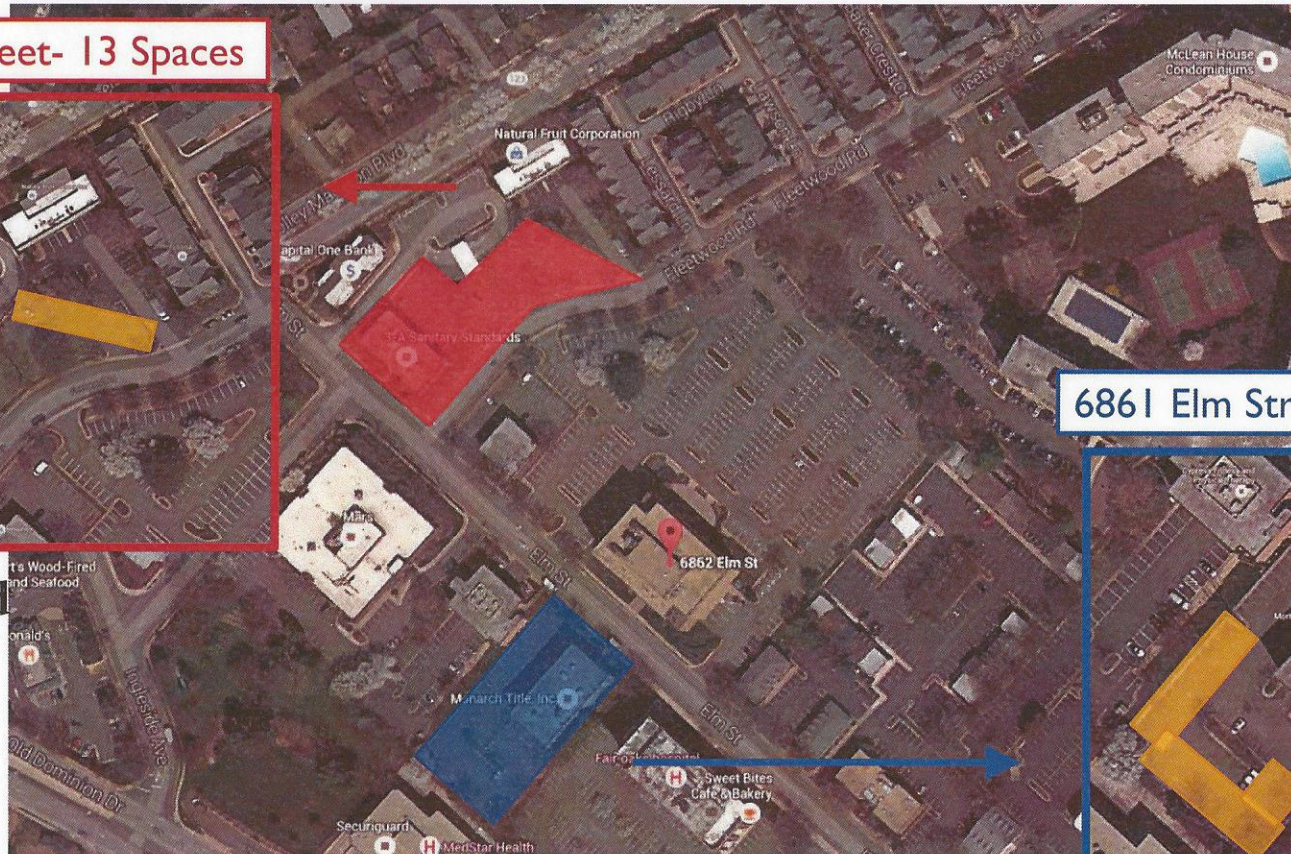

Additional Available Parking Locations

"Fleetwood Lot"

6888 Elm Street- 13 Spaces

13 spaces marked
"Reserved"

"Elm Lot"

6861 Elm Street- 31 Spaces

31 spaces marked "2B" and "3A"

James G. Davis Construction Corporation